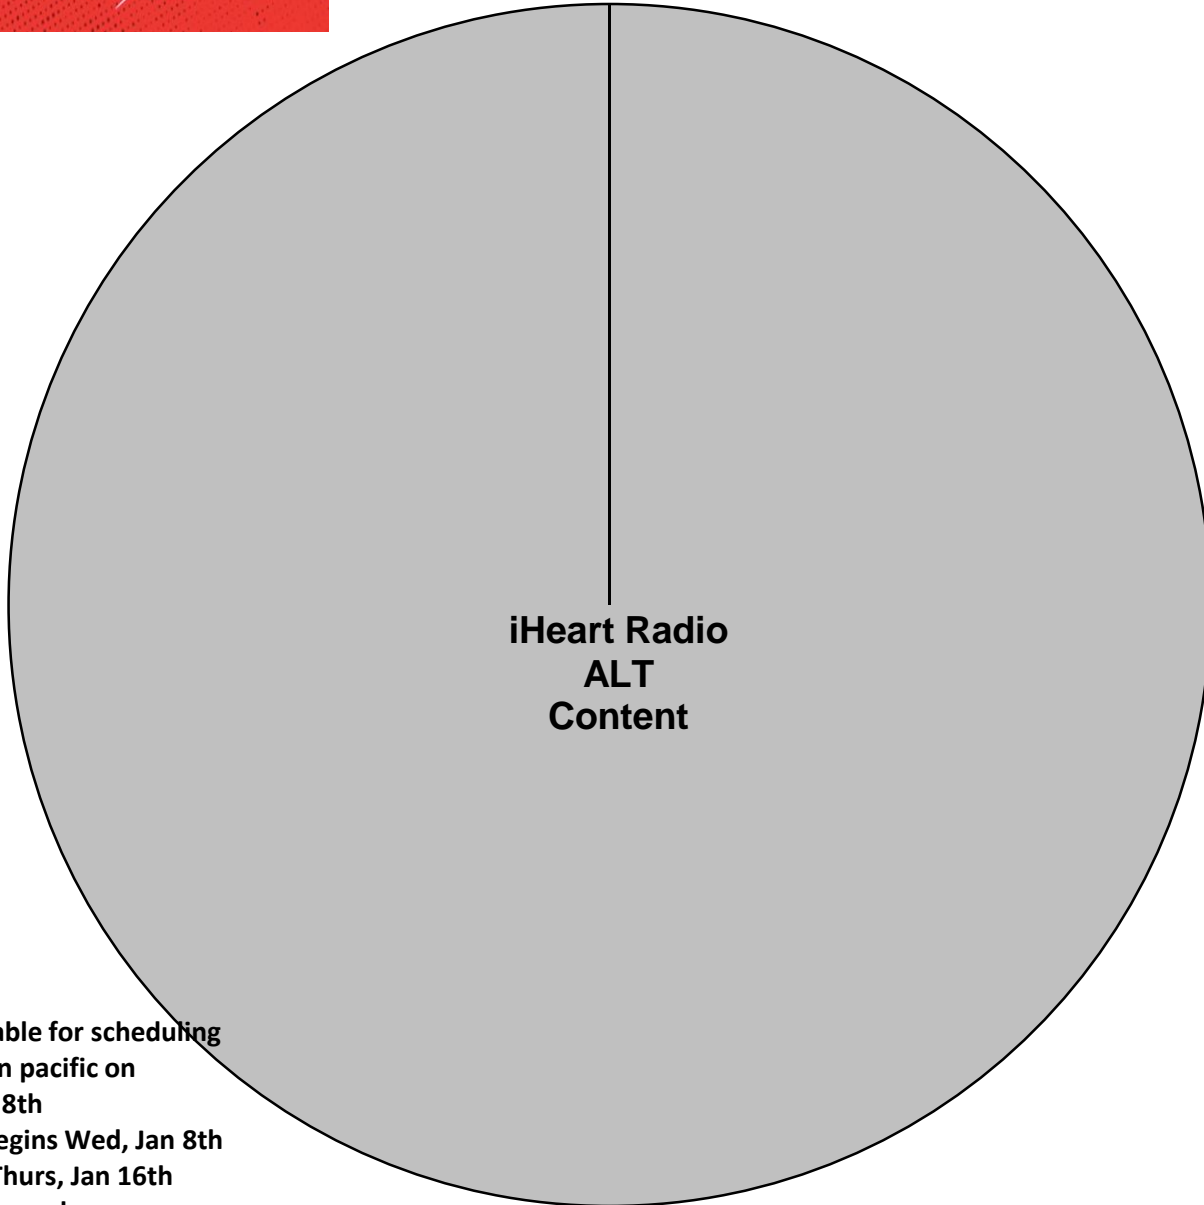

iHeartRadio ALTer Ego

XDS Program: iHeart ALT

PID 1070, PGM 96

Effective Date: January 18th, 2020

Premiere XDS PRO4-P Satellite

10:30 PM - 4:00 AM Eastern

9:30 PM - 3:00 AM Central

8:30 PM - 2:00 AM Mountain

7:30 PM - 1:00 AM Pacific

Hour 5 of 6

IHID
00:00

floats as close to the top as practical